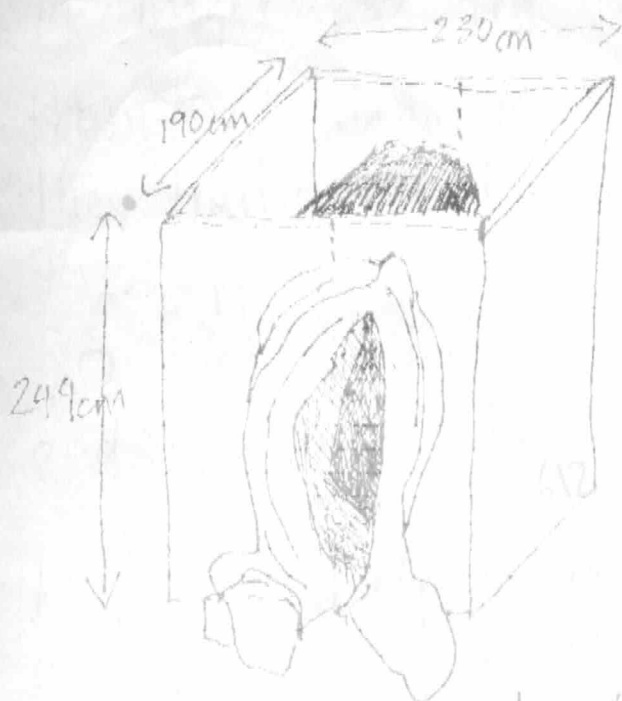

MDF Sheet Material -

2 x 190 x 244

2 x 115 x 244

2 x 115 x 244 shaped.

-> cut for grotto.

two halves
of the grotto

Each half:

230cm high x 150cm deep

x 150cm wide - Approx.

Plus box of paints

20cm x 20cm x 20cm