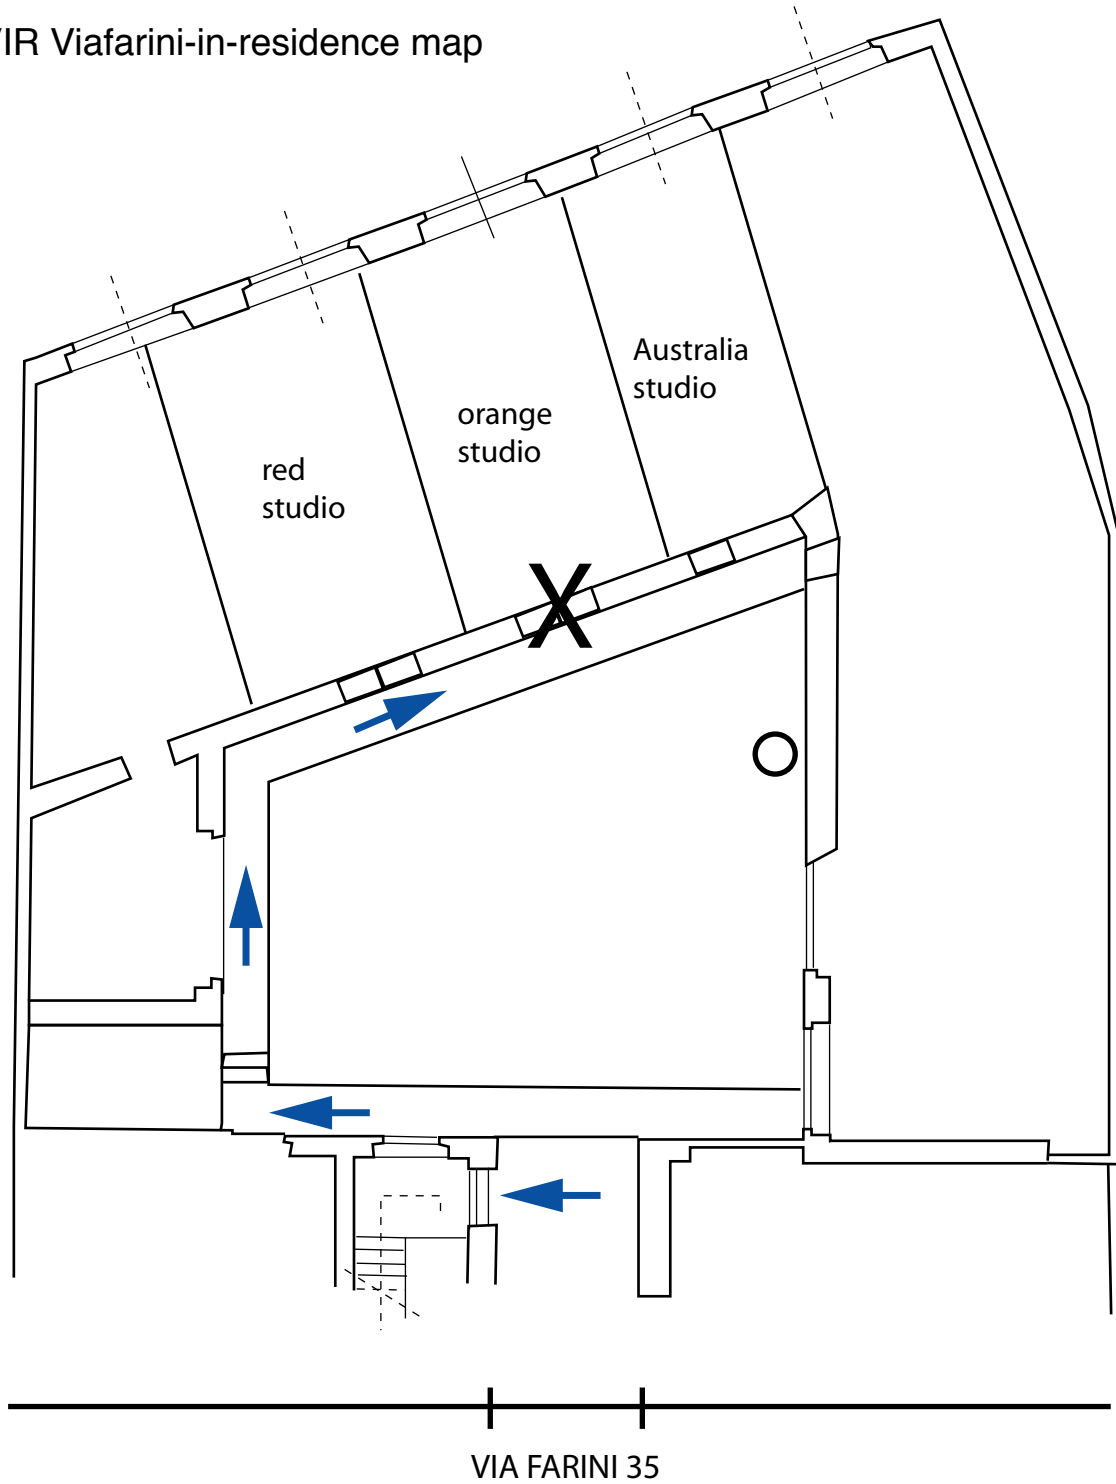

VIR Viafarini-in-residence map

Enter in via Farini 35, pass through the first courtyard and take the stairs on your left. Then go up to the first floor and turn left, walk on the balcony and enter the door marked with a X on the map. The studio is downstairs, on the right in the second courtyard, the entrance is marked with a O on the map.