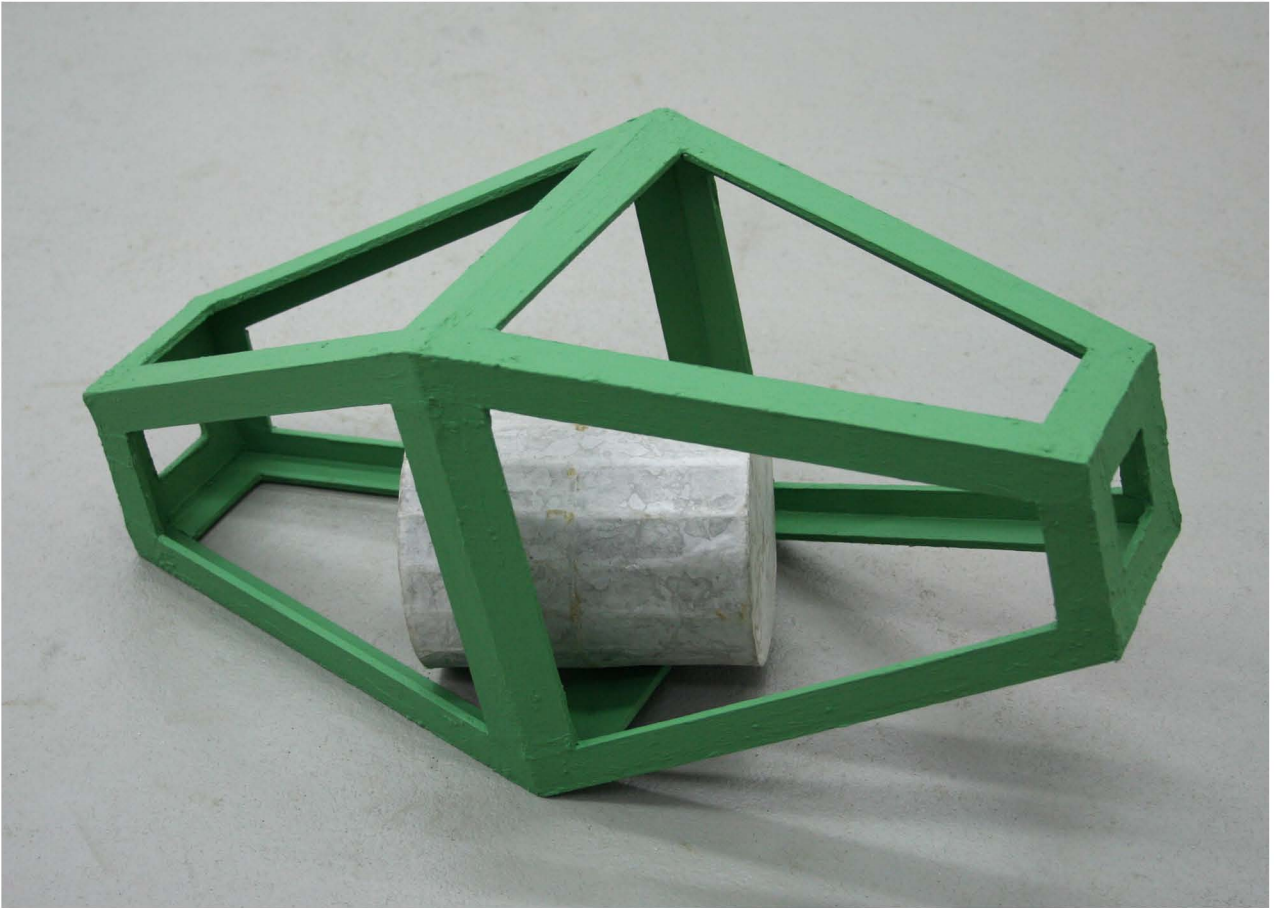

from the mountains to the sea (2008)
62cm x 84cm x 45cm
concrete, paper, cardboard

umspannungshaus (2008)
140cm x 120cm x 450cm
cardboard, shellac, electric light

umspannungshaus (detail) (2008)
140cm x 120cm x 450cm
cardboard, shellac, electric light

generator (2007)
24cm x 24cm x 48cm
cardboard, paper

Windmühle aus dem südlichen Teil des Jenseits (2006)
1,50m x 4,50m x 1m
cardboard, paper, varnish

fairfield1998 (detail) (2007)
ca. 7m x 14m x 3,15m
cardboard, paper, matchboxes

fairfield1998 (2007)
ca. 7m x 14m x 3,15m
cardboard, paper, matchboxes

San Justo (2006)
2,50m x 1,80m x 0,50m
cardboard, paper, varnish

-40°58'31.95"N, 05°34'07.69"W (2006)
24cm x 40cm x 12cm
wood, cardboard, metal, synthetics