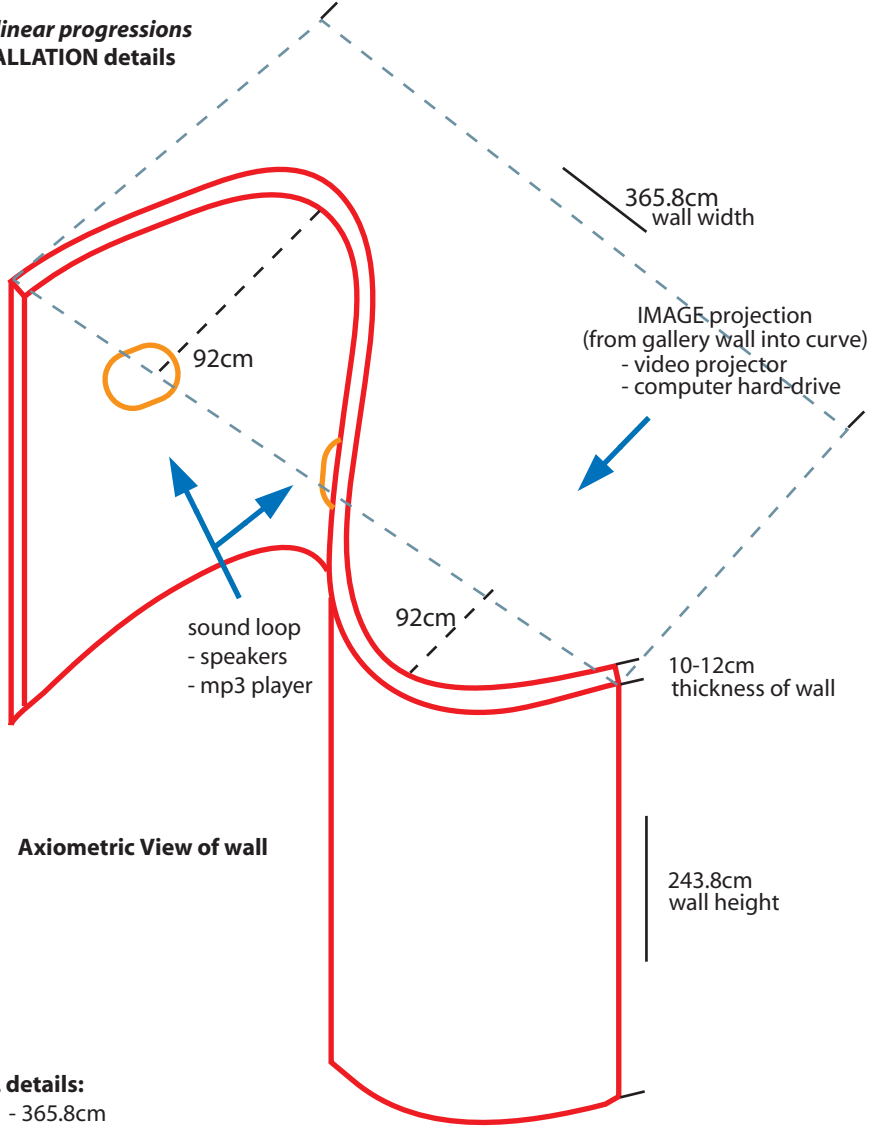

neuroTransmitter
(Valerie Tevere + Angel Nevarez)

non-linear progressions
INSTALLATION details

Axiometric View of wall

WALL details:
width - 365.8cm
height - 243.8cm
depth of curves total - 184cm*
(92cm in on each curve)

neuroTransmitter
(Valerie Tevere + Angel Nevarez)

non-linear progressions

WALL details:
TOP VIEW

WALL details:
width - 365.8cm
height - 243.8cm
depth of curves total - 184cm*
(92cm in on each curve)