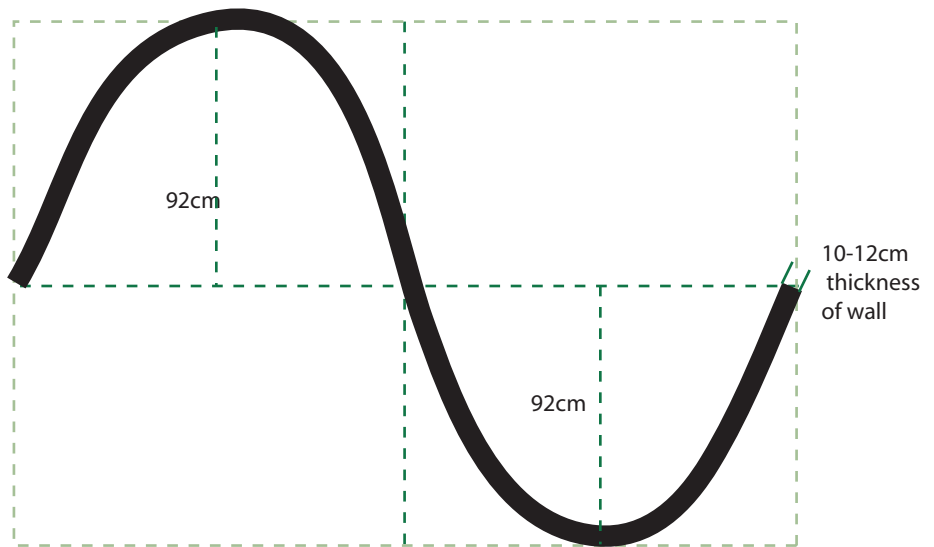

neuroTransmitter
(Valerie Tevere + Angel Nevarez)

non-linear progressions
INSTALLATION details

Axiometric View of wall

WALL details:
width - 365.8cm
height - 243.8cm
depth of curves total - 184cm*
(92cm in on each curve)

neuroTransmitter
(Valerie Tevere + Angel Nevarez)

non-linear progressions

WALL details:
TOP VIEW

WALL details:
width - 365.8cm
height - 243.8cm
depth of curves total - 184cm*
(92cm in on each curve)